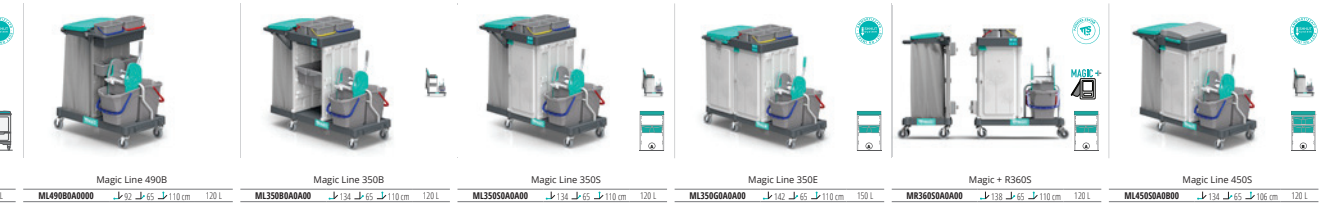

Pockety

Extraordinary becomes ordinary

MOVE & GO Mini Magic

Magic System - Dosely

Magic System - preimprazzione

Magic Line Janitorial

Magic Line

Magic Line Maintenance

Magic Line

LAMPO SYSTEM Magic - Components and accessories