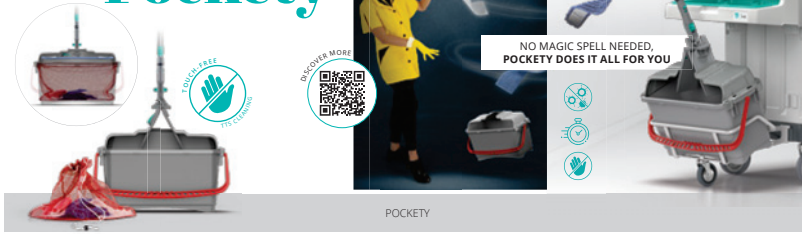

Pit

00005271 12 L

Jim with squeezer

00002904 without lid 28 L
00002910 with lid 28 L

Pockety

Extraordinary becomes ordinary

MOVE & GO Mini Magic

Magic System - Dosely

Magic System - preimprazzione

Magic Line Janitorial

Magic Line

Magic Line Maintenance

Magic Line

LAMPO SYSTEM Magic - Components and accessories

JACK

PLUG