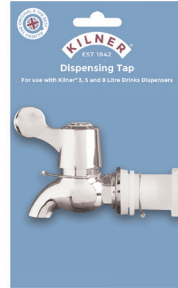

Drinks Dispenser Taps & Stand

Ideal for professional catering use