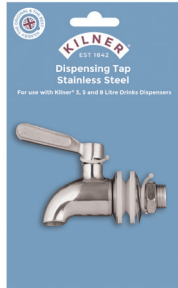

Drinks Dispenser Taps & Stand

Ideal for professional catering use