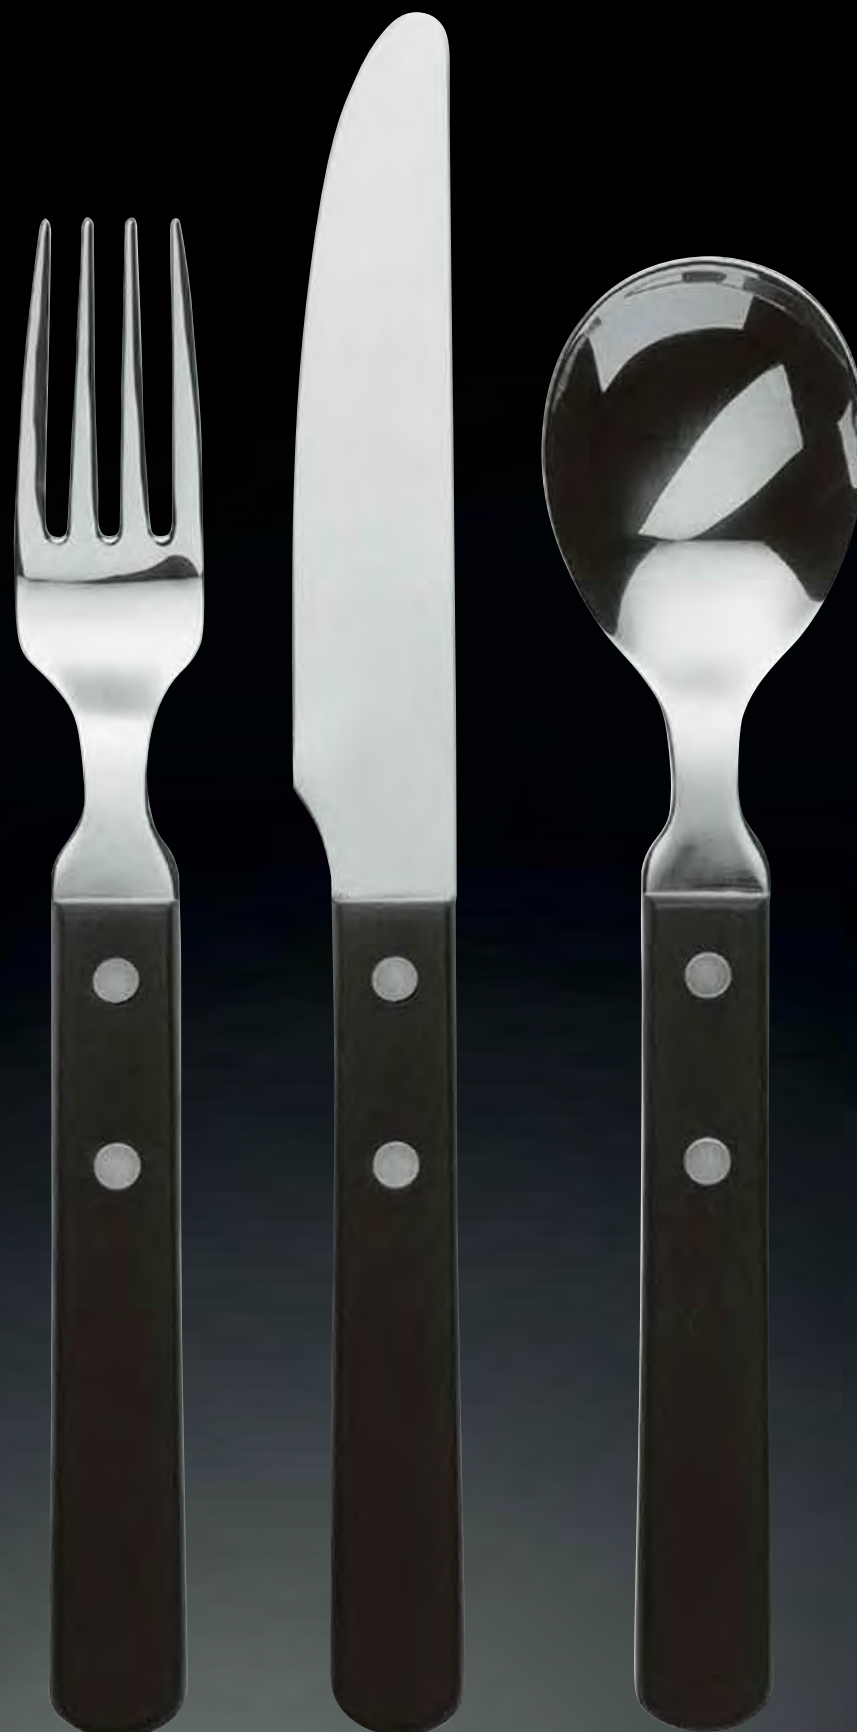

TRATTORIA™

Bright Finish

Individual items available

TABLE KNIFE / TRABR1001L

228mm

STEAK KNIFE / TRABR1012L

222mm

TABLE FORK / TRABR1002L

196mm

SERVING SPOON / TRABR1050L

222mm

SOUP SPOON / TRABR1003L

190mm

SIDE KNIFE / TRABR1004L

197mm

SIDE FORK / TRABR1005L

174mm

DESSERT SPOON / TRABR1006L

167mm

ENGLISH TEA SPOON / TRABR1007L

136mm

Gift boxed sets

24 PIECE BOX SET   TRABR1099V/24

42 PIECE BOX SET   TRABR1099V/42

56 PIECE BOX SET   TRABR1099V/56

7 PIECE PLACE SETTING*   TRABR1099L/7

Steak Knife 6P†   TRABR1012V/6-BB

TRATTORIA™

Bright Finish

† See page 3 for gift box set of 6 steak knives.

* Please note: 7 Piece place settings are not available gift boxed